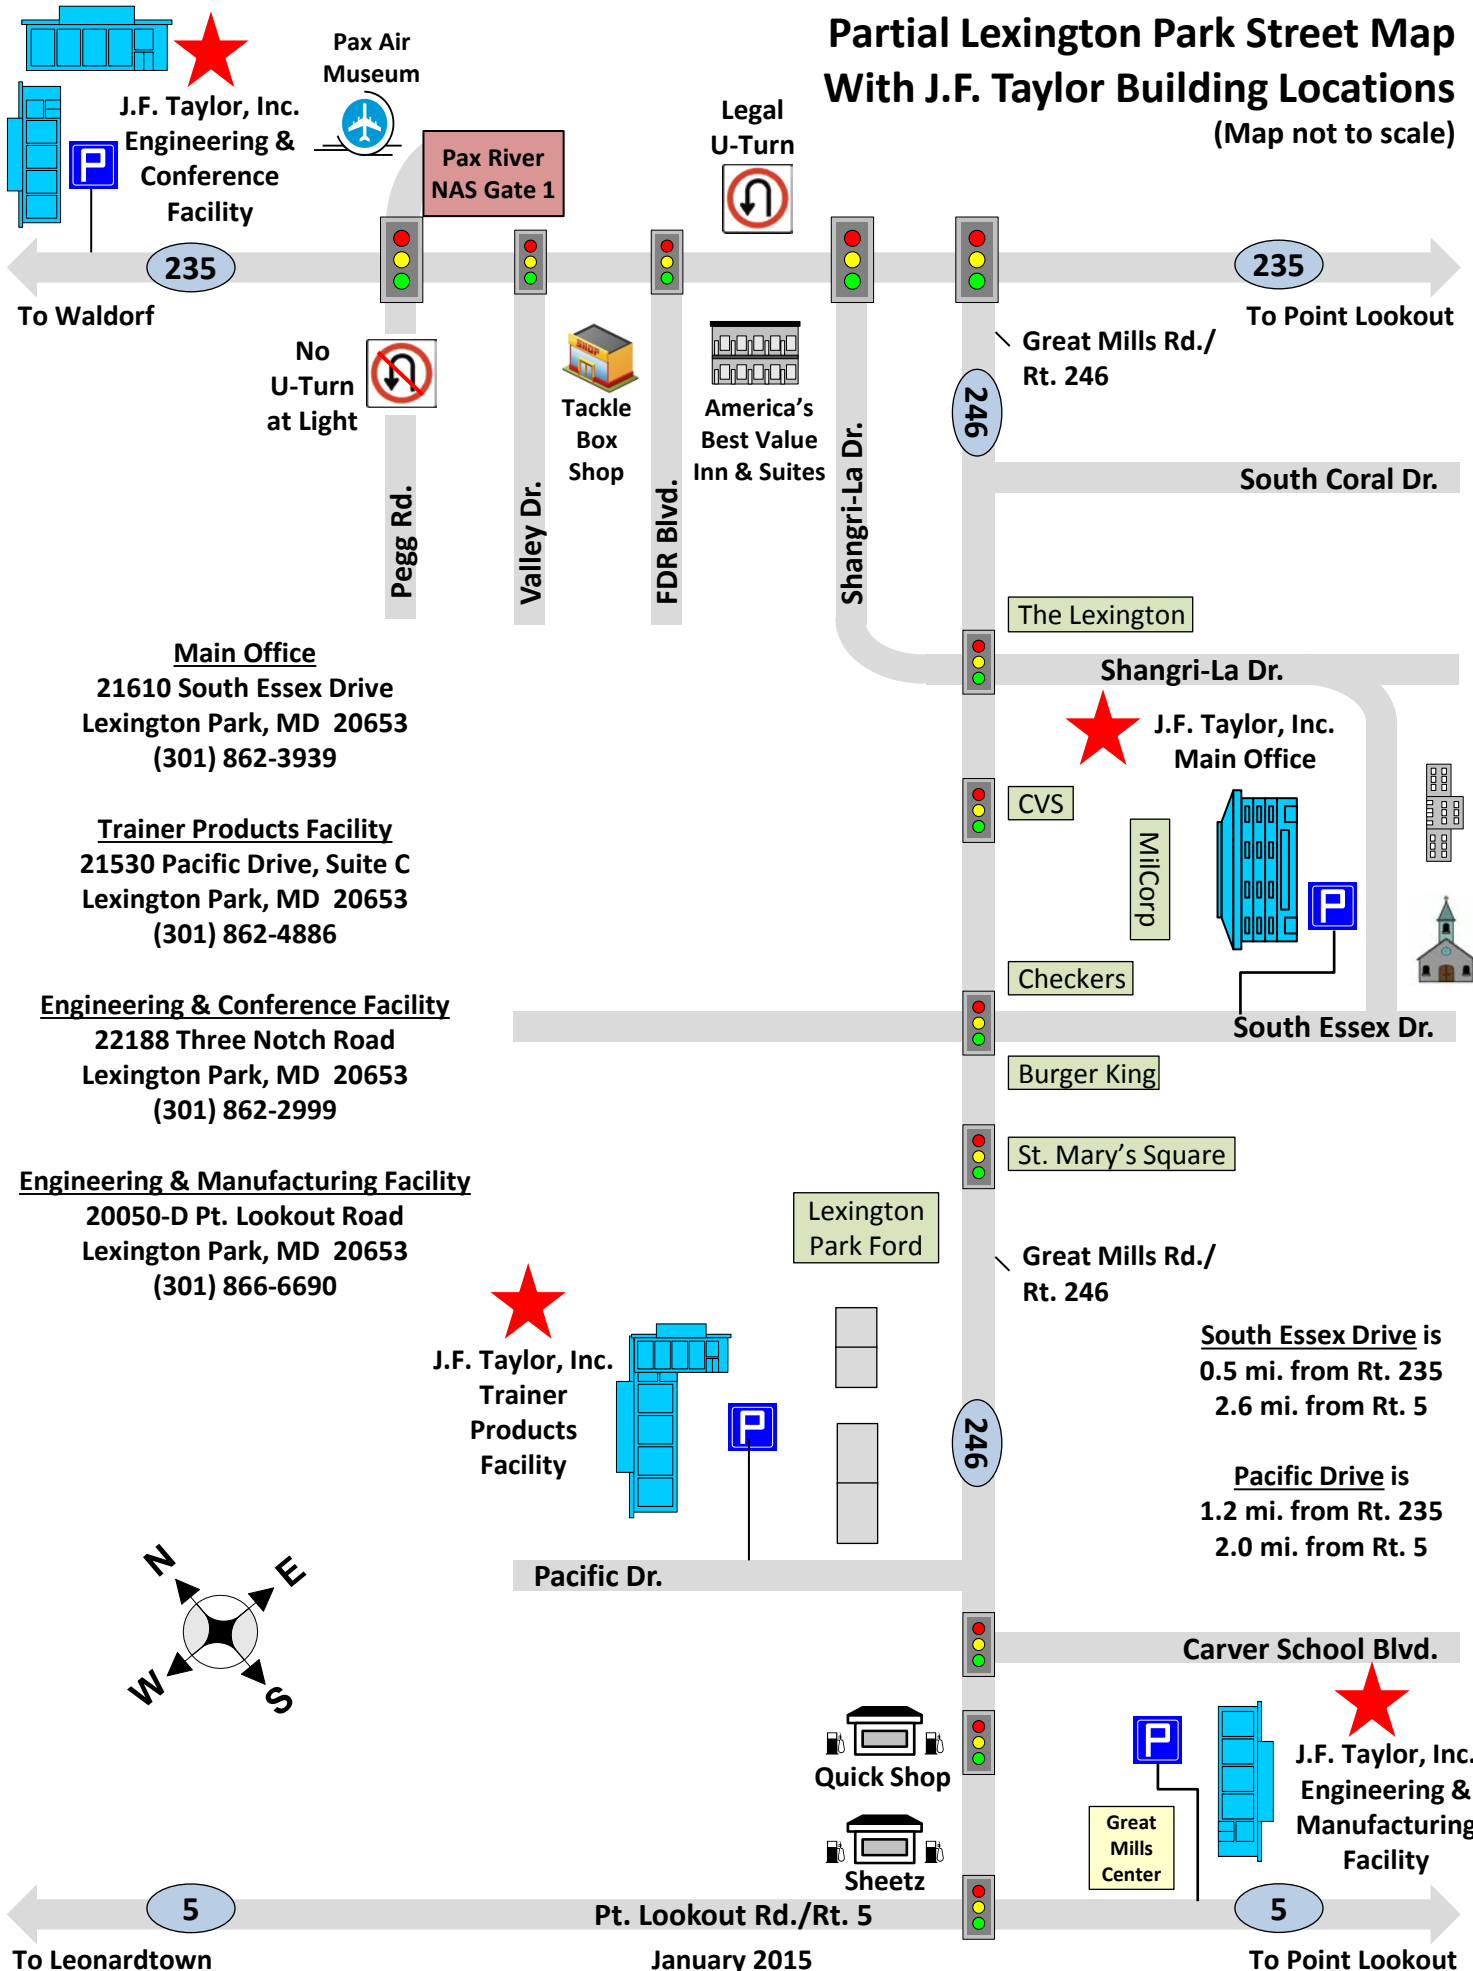

Partial Lexington Park Street Map With J.F. Taylor Building Locations (Map not to scale)

Main Office
21610 South Essex Drive
Lexington Park, MD 20653
(301) 862-3939

Trainer Products Facility
21530 Pacific Drive, Suite C
Lexington Park, MD 20653
(301) 862-4886

Engineering & Conference Facility
22188 Three Notch Road
Lexington Park, MD 20653
(301) 862-2999

Engineering & Manufacturing Facility
20050-D Pt. Lookout Road
Lexington Park, MD 20653
(301) 866-6690

J.F. Taylor, Inc. Trainer Products Facility

J.F. Taylor, Inc. Main Office

South Essex Drive is
0.5 mi. from Rt. 235
2.6 mi. from Rt. 5

Pacific Drive is
1.2 mi. from Rt. 235
2.0 mi. from Rt. 5